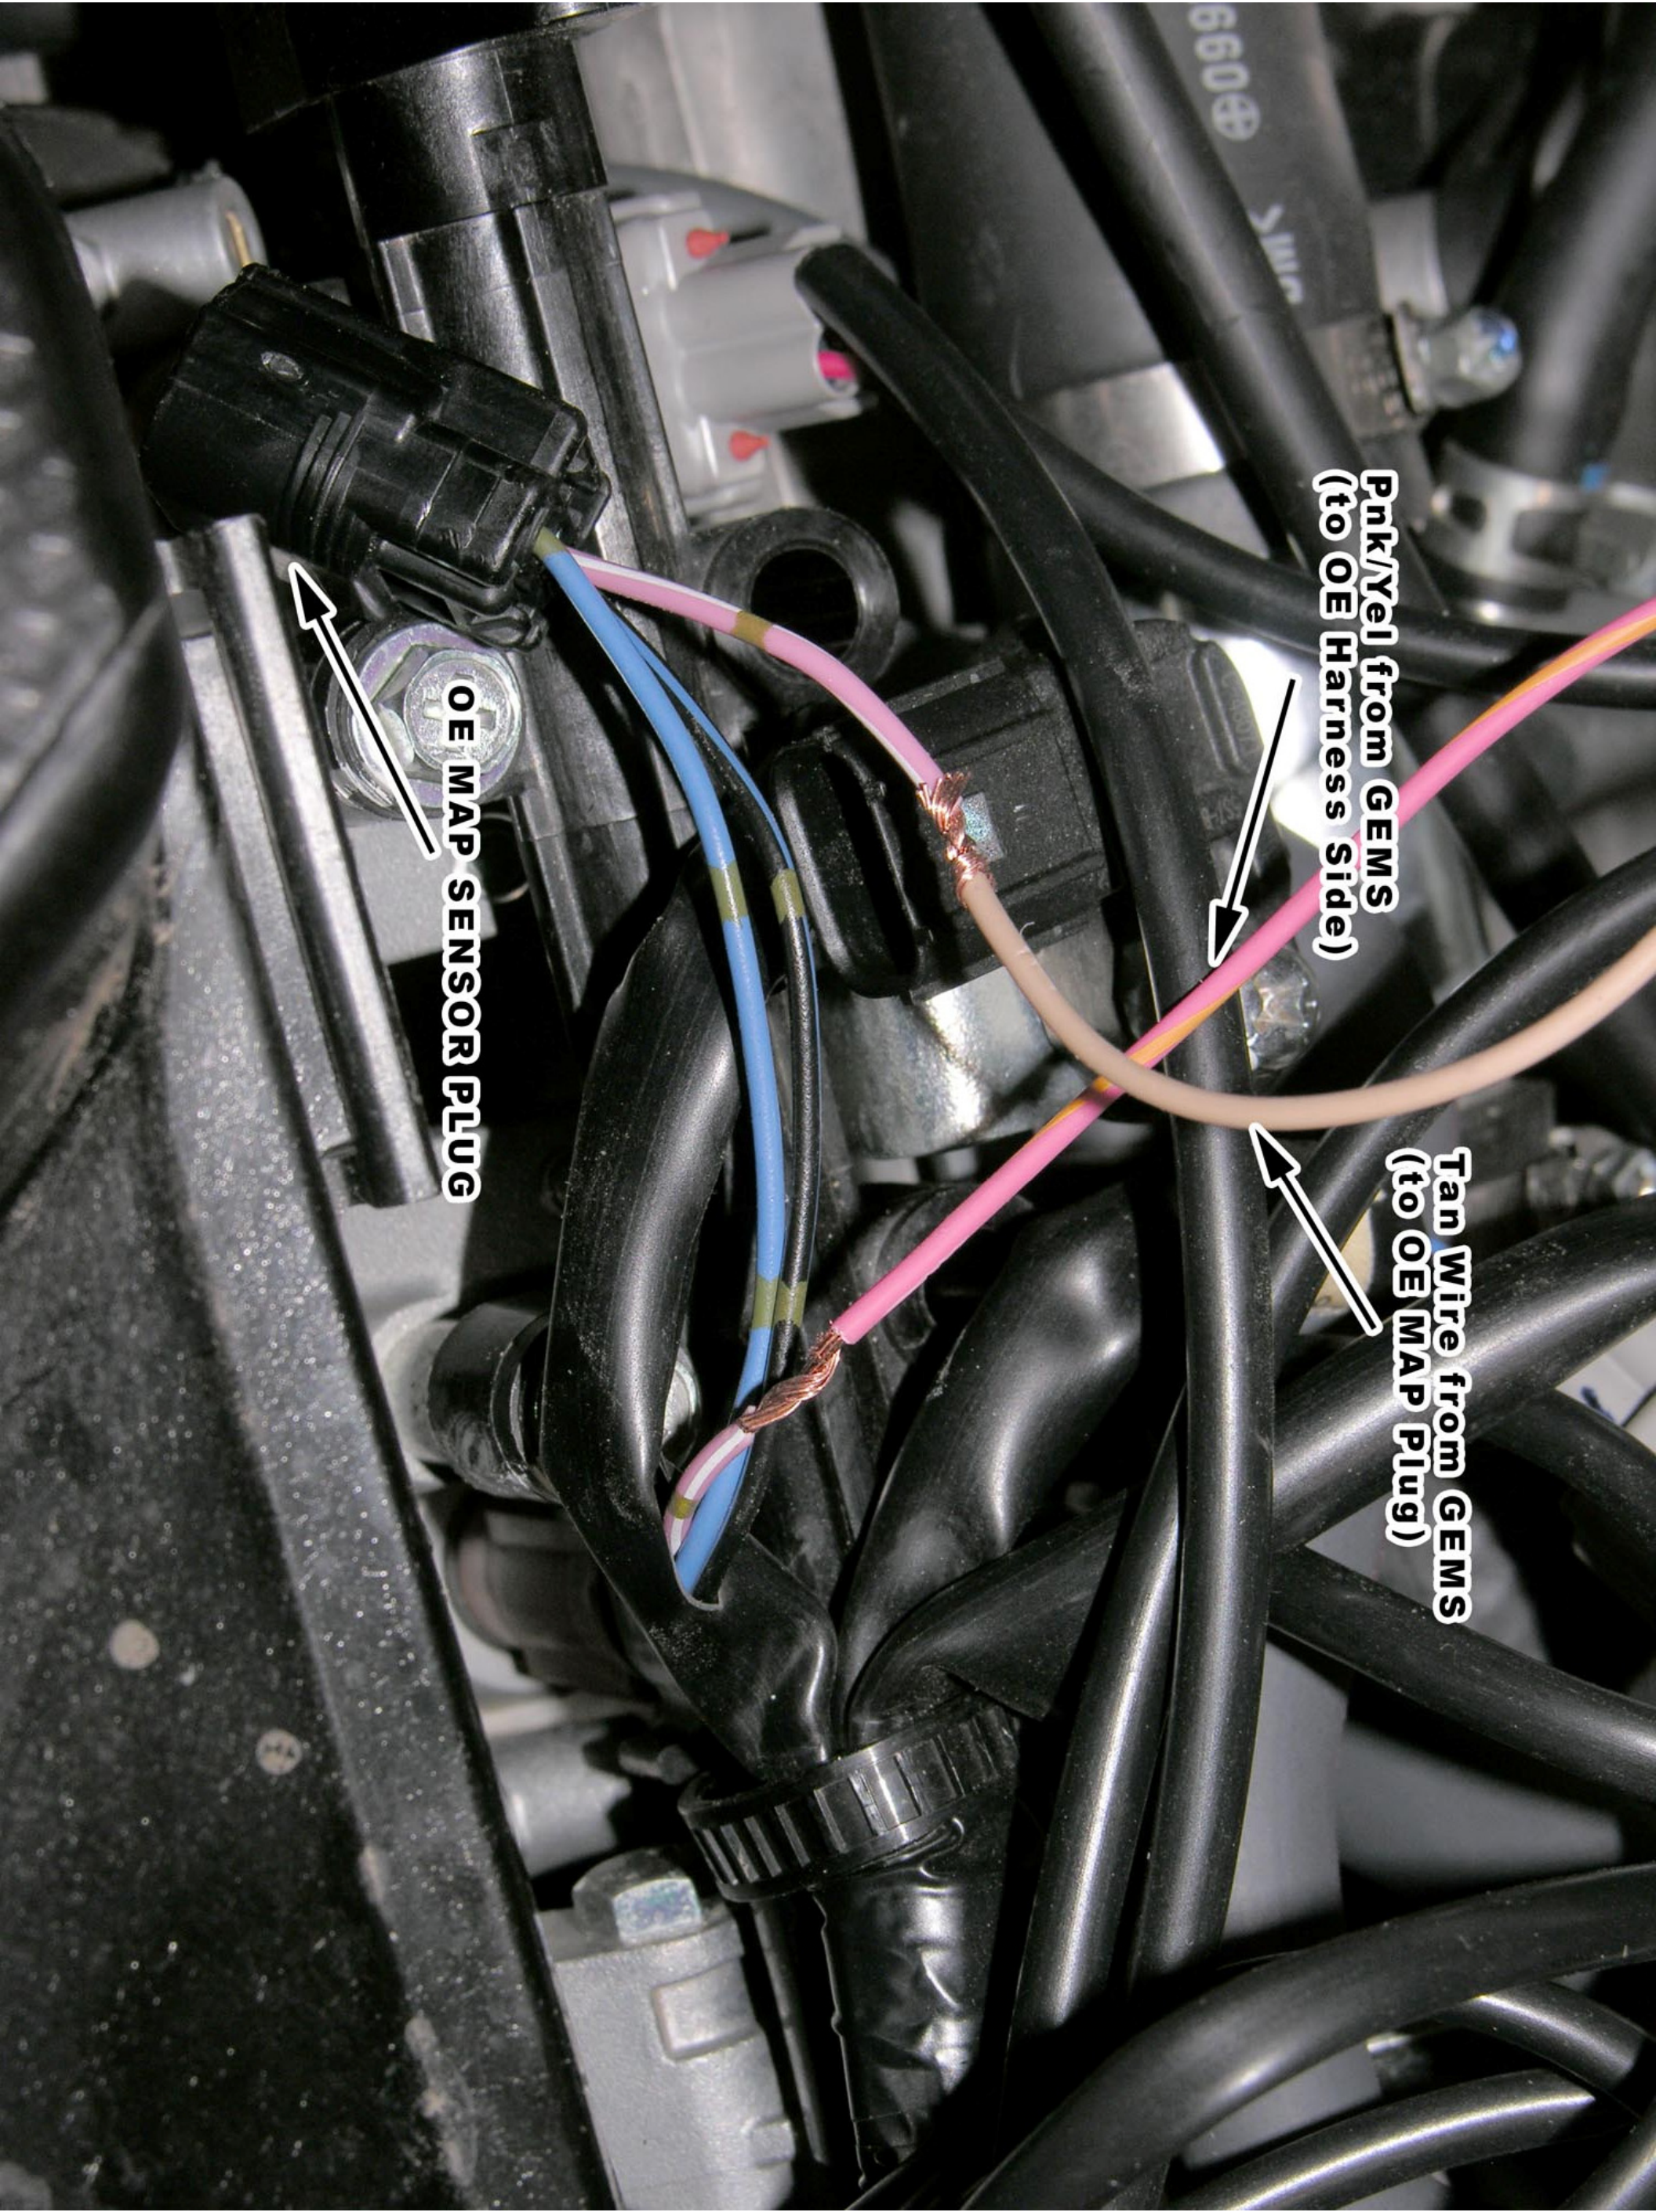

OE TPS Plug

Yellow Wire to OE TPS Plug

Purple GEMS Wire

Purple / Yellow GEMS Wire

Yellow Wire to OE Harness

OE MAP SENSOR PLUG

**Pnk/Yel from GEMS
(to OE Harness Side)**

**Tan Wire from GEMS
(to OE MAP Plug)**